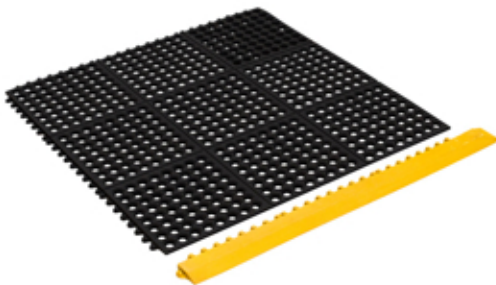

# INTERLINK MAT WITH HOLES

Interlink mats are made of a heavy duty natural rubber that offers excellent anti-fatigue characteristics in industrial and commercial work areas. If you need an irregular shape or larger size, let us make it for you. Interlink mats have a hidden interlocking system designed to connect all four sides making it perfect for covering large floor areas. For easy trolley access and extra employee safety, attach the 75mm wide safety bevelled edge.

CODE	SIZE (mm)
<b>Interlink Mat With Holes</b>	
SZB9191	915 x 915
<b>Interlink Ramp</b>	
ILRF91-YEL	915 Long, Female - Yellow
ILRF91-BLK	915 Long, Female - Black
ILRM91-YEL	915 Long, Male - Yellow
ILRM91-BLK	915 Long, Male - Black

## FEATURES

- Ideal for in front of machinery, around packing benches, work benches/stations
- High quality anti-fatigue properties
- Unique surface texture prevents build-up of dirt
- Drainage holes allow flow of liquids
- 915 x 915mm modular interlocking system
- Bevelled edges available in yellow or black
- Light weight for easy handling
- Indoor use